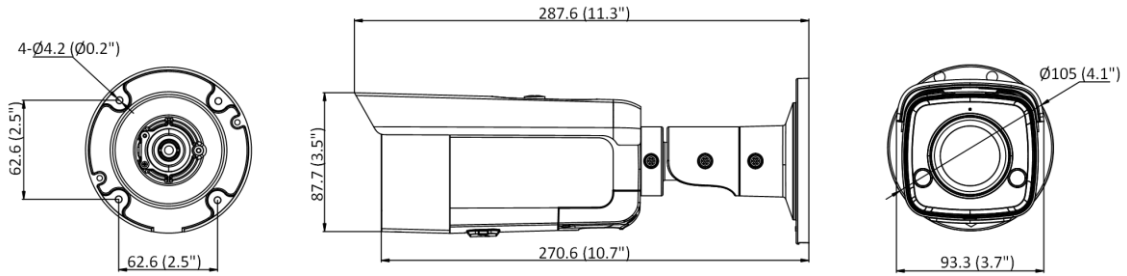

▪ **Available Model**

DS-2CD2T46G2-ISU/SL (2.8/4/6 mm)

▪ **Dimension**

Unit: mm (inch)

▪ **Accessory**

▪ **Optional**

DS-1275ZJ-S-SUS Vertical Pole Mount	DS-1276ZJ-SUS Corner Mount	DS-1260ZJ Junction Box	DS-1280ZJ-S Junction Box