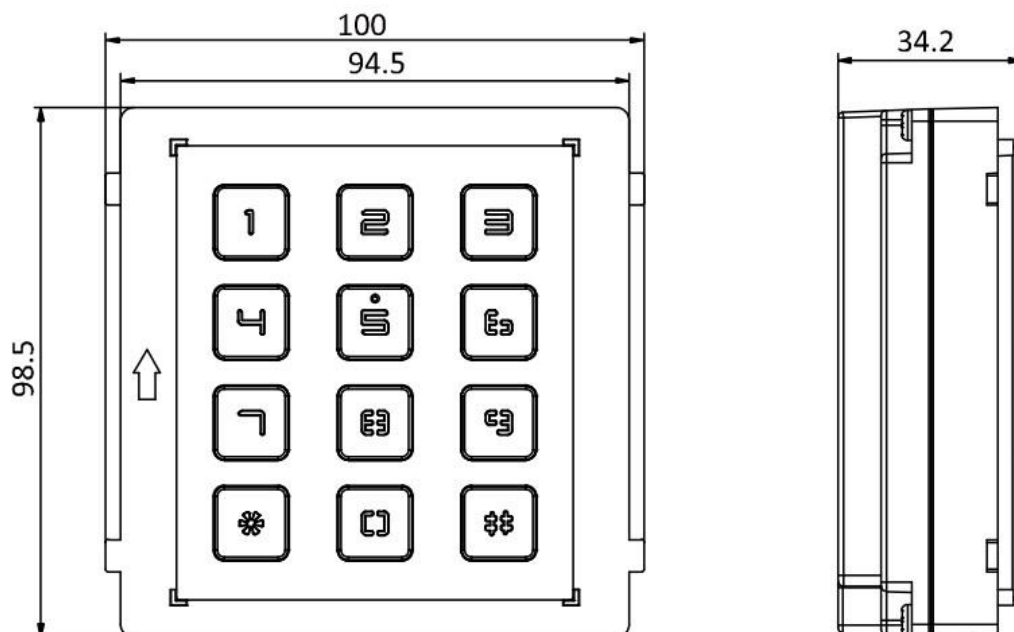

Alarm output	/
Lock control	/
Door contact input	/
General	
Button	12
Installation	Flush mounting, surface mounting
Indicator	/
Weight	Net weight: 265 g Gross weight: 529 g
Protective level	IP65, IK7
Working temperature	-40 °C to 55 °C (-40 °F to 131 °F)
Working humidity	10% to 95%
Dimension (W × H × D)	98.5 mm × 100 mm × 34.2 mm (3.87" × 3.95" × 1.33")
Battery	/
Application environment	Outdoor
Power consumption	1 W

▪ **Available Model**

DS-KD-KP

▪ **Dimension**