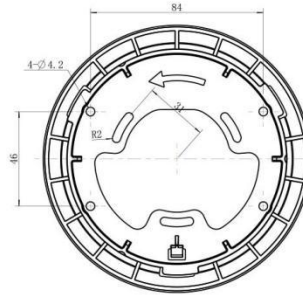

Structure Diagrams

Units: mm

Accessories Support

A01 Pole Mount

Weight: 720g
Dimensions: 170*51.5*152.6mm

A03 External Corner Bracket

Weight: 900g
Dimensions: 170*152.5*76.3mm

A71 Wall Mount

Weight: 530g
Dimensions: 162*124*78 mm