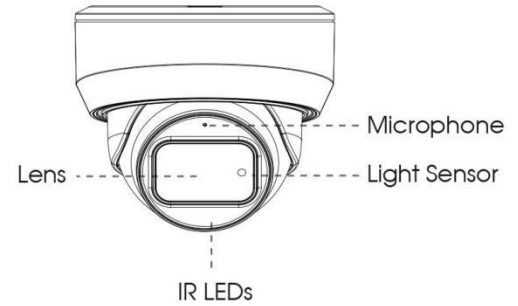

Structure Diagrams

Units: mm

Accessories Support

A01 Pole Mount

Weight: 720g
Dimensions: 170*51.5*152.6mm

A03 External Corner Bracket

Weight: 900g
Dimensions: 170*152.5*76.3mm

A71 Wall Mount

Weight: 530g
Dimensions: 162*124*78 mm