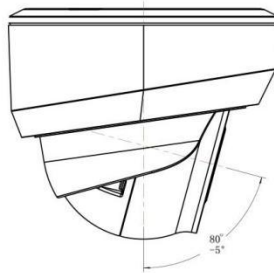

Structure Diagrams

Units: mm

Accessories Support

A01 Pole Mount

Weight: 720g
Dimensions: 170*51.5*152.6mm

A03 External Corner Bracket

Weight: 900g
Dimensions: 170*152.5*76.3mm

A71 Wall Mount

Weight: 530g
Dimensions: 162*124*78 mm