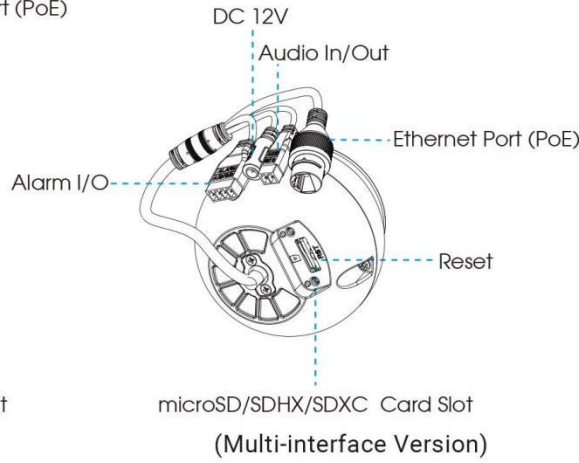

Structure Diagrams

Units: mm

Accessories Support

A01 Pole Mount

Weight: 720g
Dimensions: 170*51.5*152.6mm

A03 External Corner Bracket

Weight: 900g
Dimensions: 170*152.5*76.3mm

A71 Wall Mount

Weight: 530g
Dimensions: 162*124*78 mm