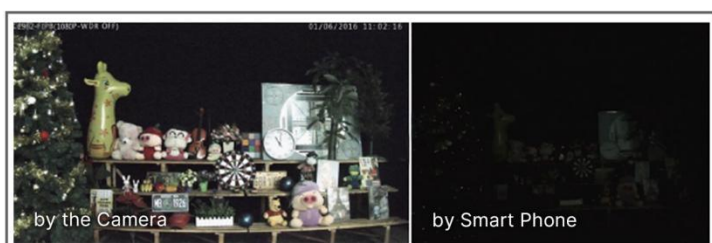

0.005Lux Ultra Low-light

The starlight camera is able to deliver high detailed color images even in low light environment reaching 0.005Lux(Color) or 0Lux(B/W), and near infrared light environments without any supplementary lighting.